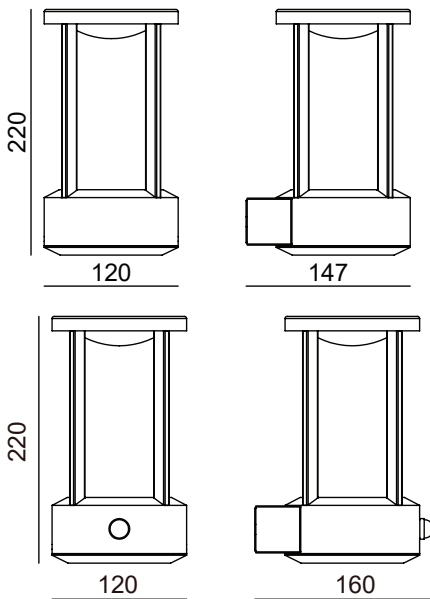

# OUTDOOR LIGHT WALL LAMP

TECHNICAL SHEET  
KL-OD0014/PIR

**KEYLIGHT**

SPAIN  
PRODUCTOS DE ILUMINACION

## SPECIFICATIONS

Product Code	KL-OD0014/PIR
Power	13W
Input	220-240V
Luminous flux	800 lm
Color Temperature	2700k-6500k
Beam Angle	120°
Power factor	≥0.85
CRI	80
Finishing Colors	White/Silver Grey/Dark Grey/Black
LED Type	SMD
IP Rating	IP65 Class 1
Size	220mm*120mm*147mm/160mm
Warranty	3 years